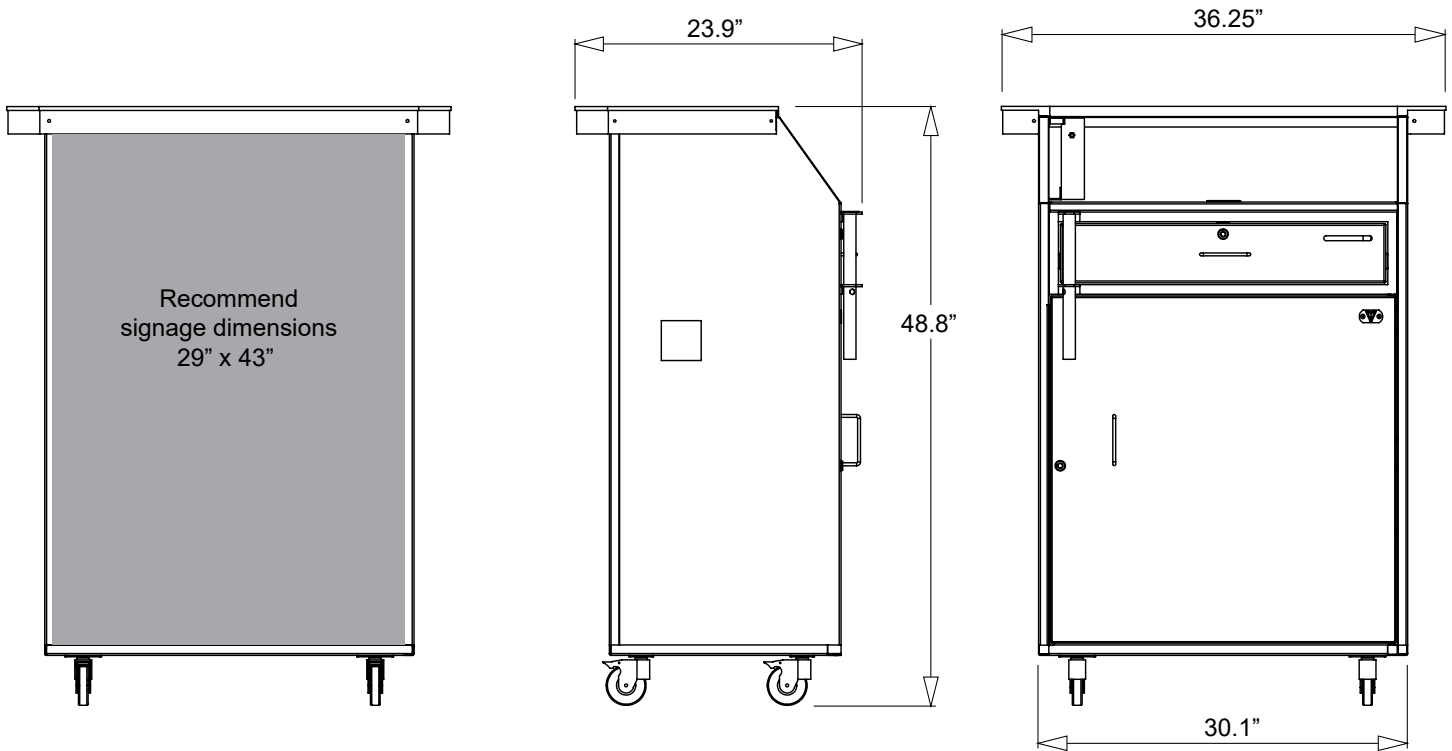

**TOTAL COST
BEFORE DELIVERY**

$1,329 (basic options)