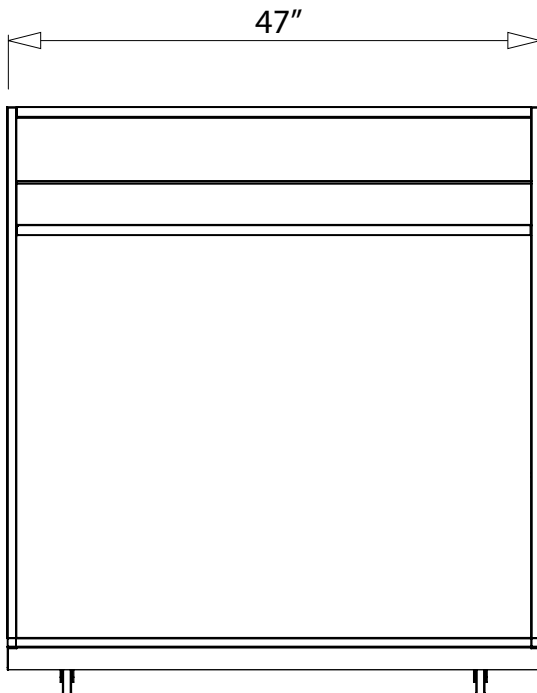

**TOTAL COST
BEFORE DELIVERY**

$1,849 (basic options)