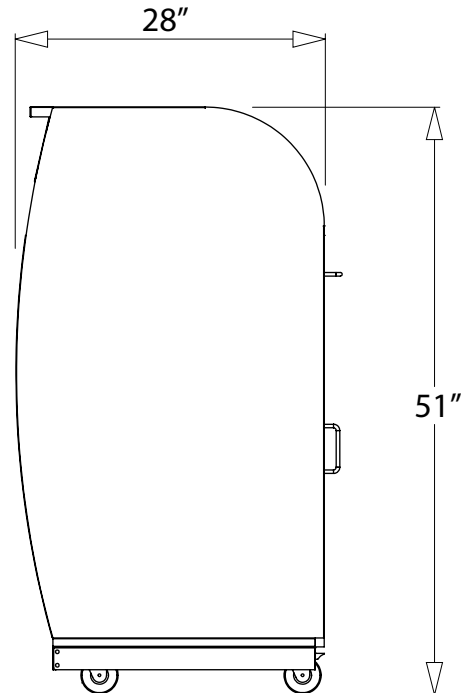

**TOTAL COST
BEFORE DELIVERY**

$1,849 (basic options)