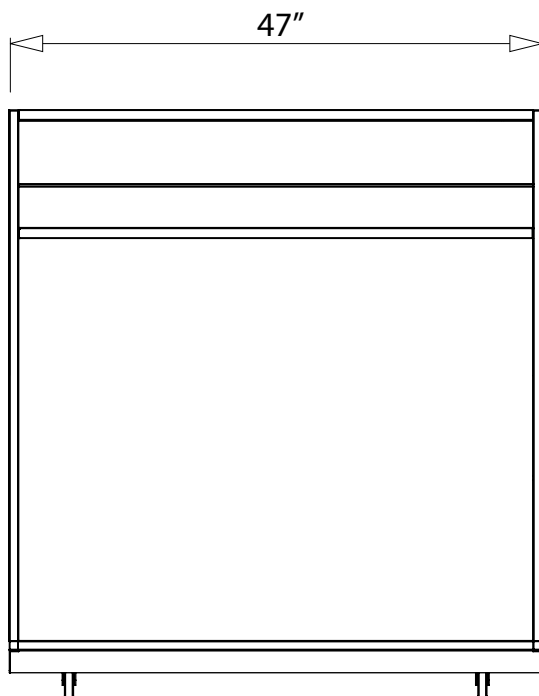

**TOTAL COST
BEFORE DELIVERY**

$1,849 (basic options)