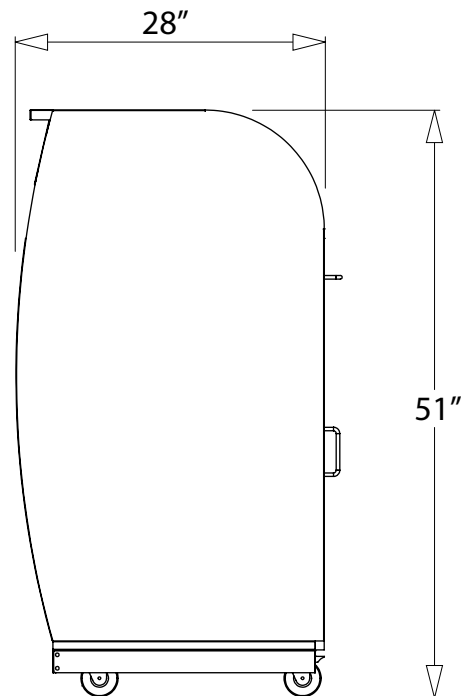

**TOTAL COST
BEFORE DELIVERY**

$1,849 (basic options)